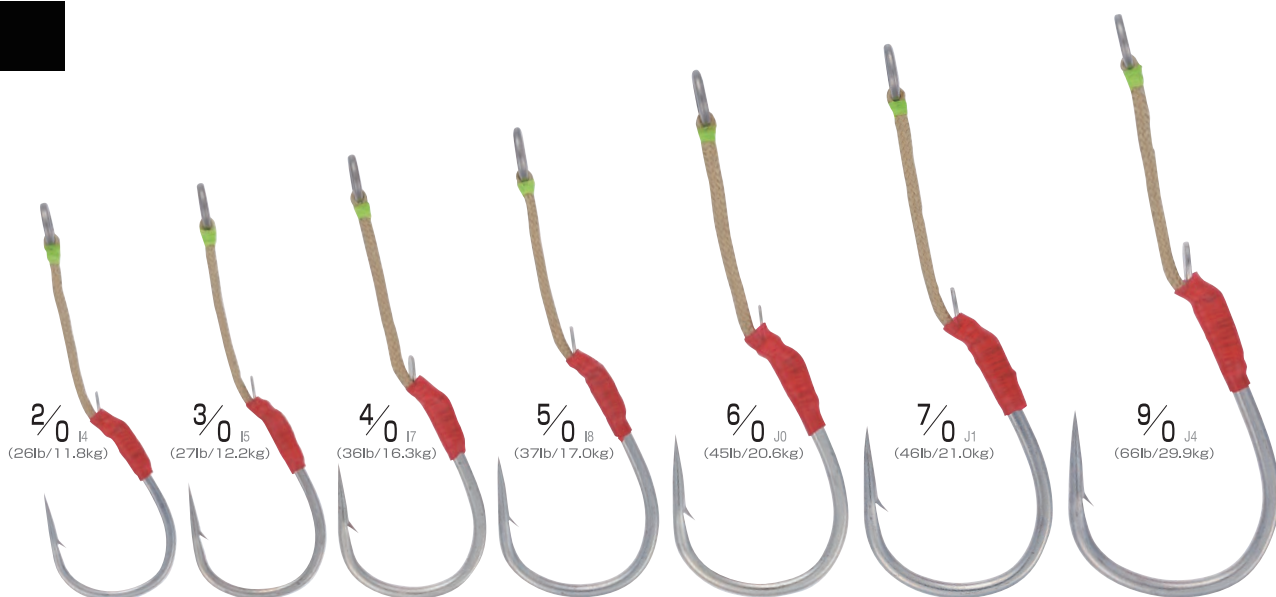

JF-27 JIGGER LIGHT SHIWARI

TIN

11774

JS-36 JIGGER MEDIUM ASSIST

TIN

11775

JT-27 JIGGER LIGHT TWIN SHIWARI

TIN